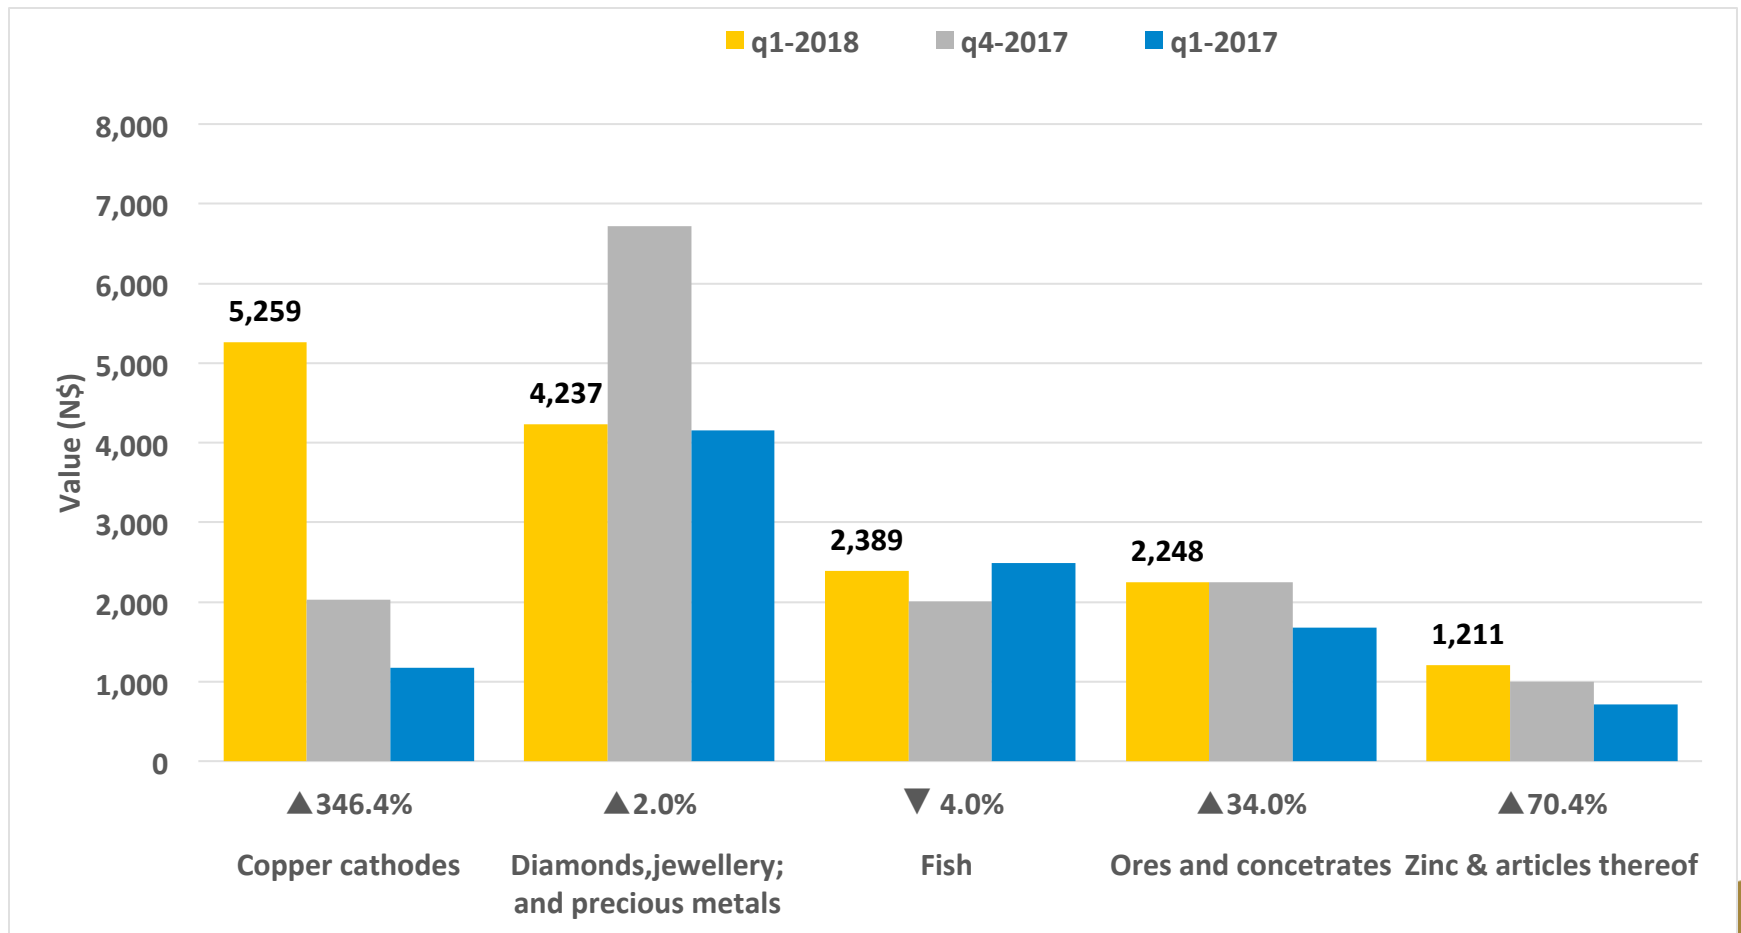

Trade bal: What really happened

EX:
N\$18,829
mill

IM:
N\$27,177
mill

Growth (IM & EX)

EX

IM

Exports by key partners

Exports by major commodities