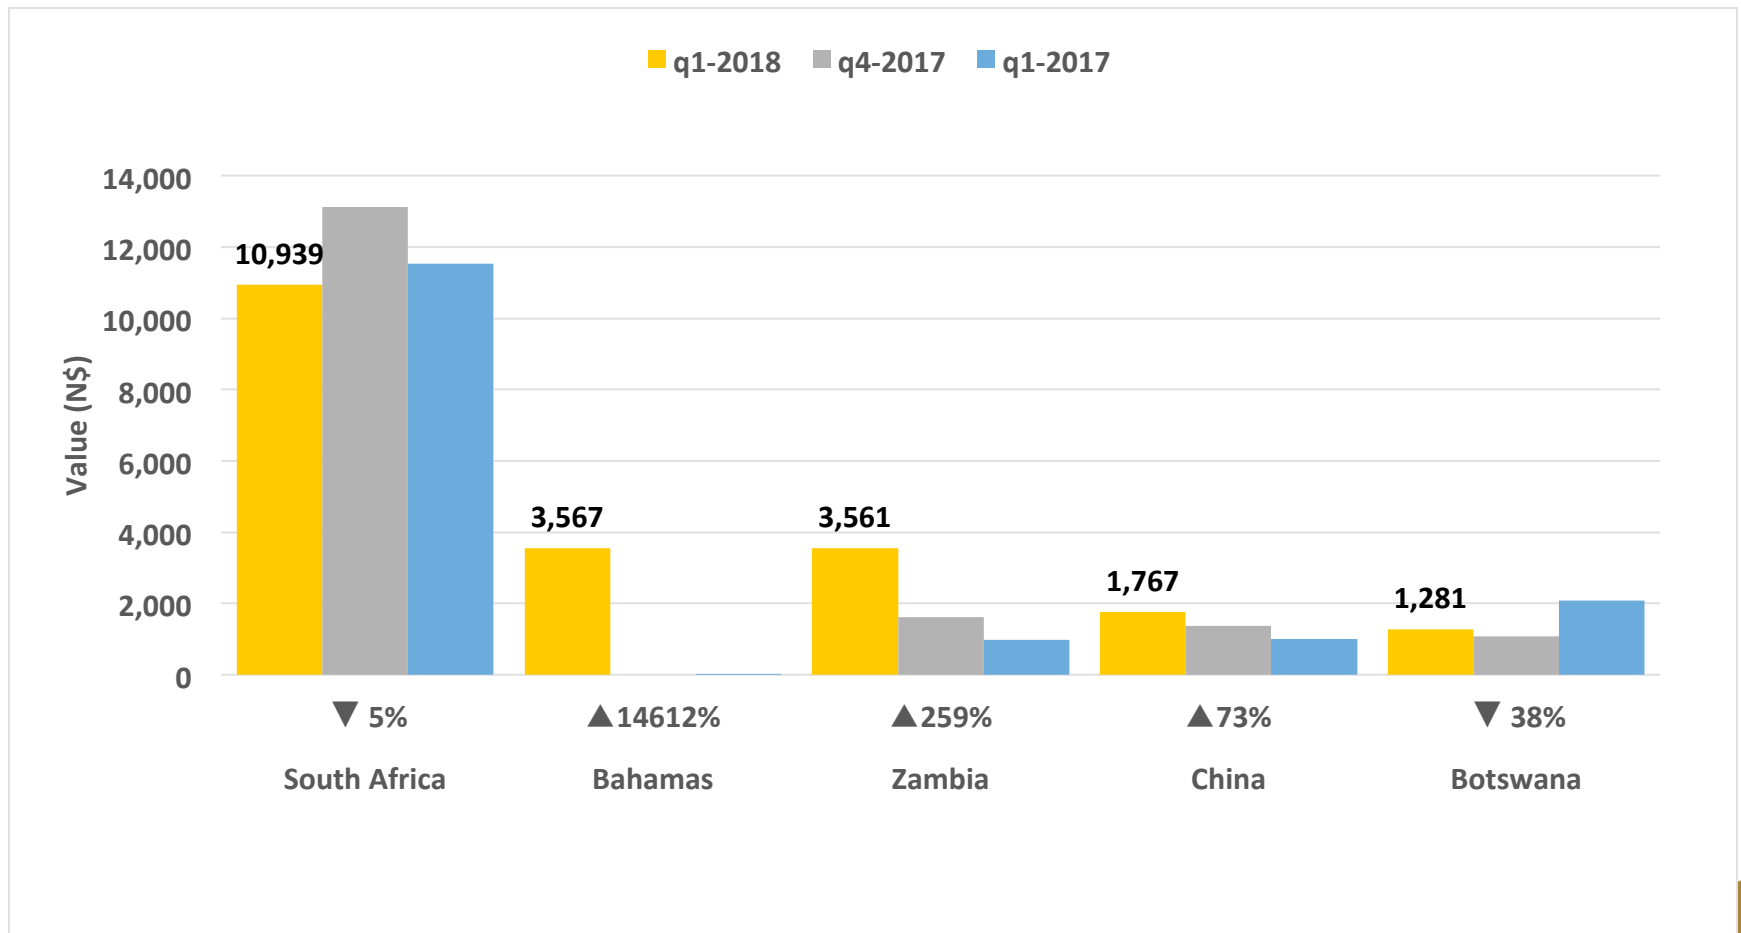

Imports by key partners