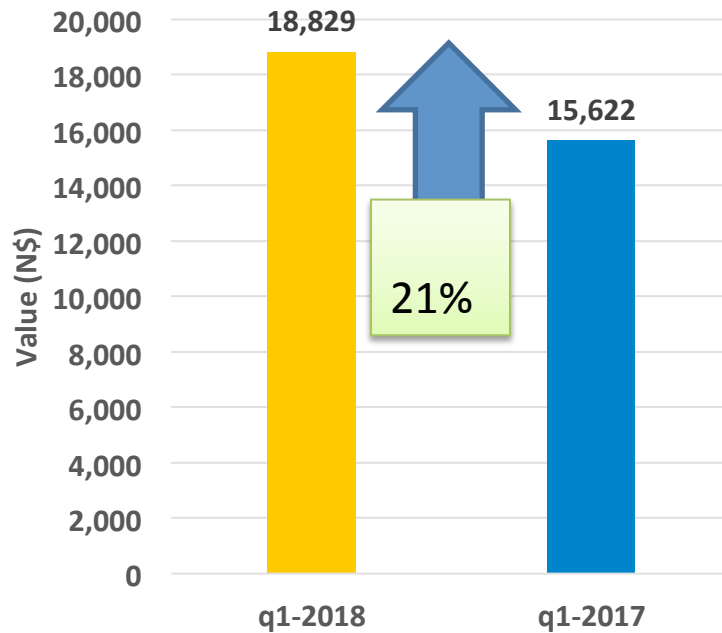

Trade bal: What really happened

EX:
N\$18,829
mill

IM:
N\$27,177
mill

Growth (IM & EX)

EX

IM

Exports by key partners

Exports by major commodities