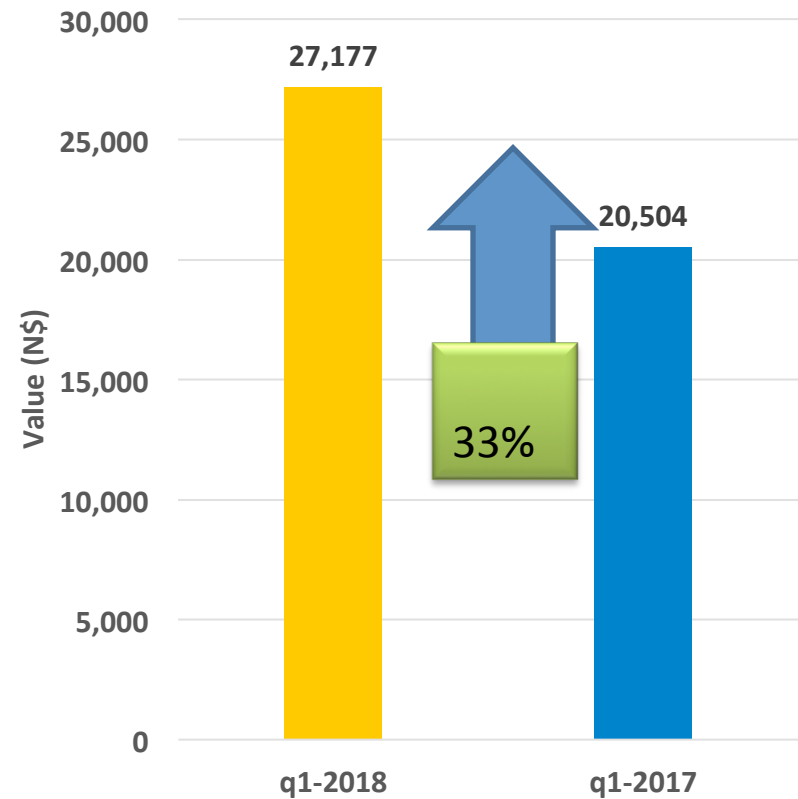

Trade bal: What really happened

EX:
N\$18,829
mill

IM:
N\$27,177
mill

Growth (IM & EX)

EX

IM

Exports by key partners

Exports by major commodities