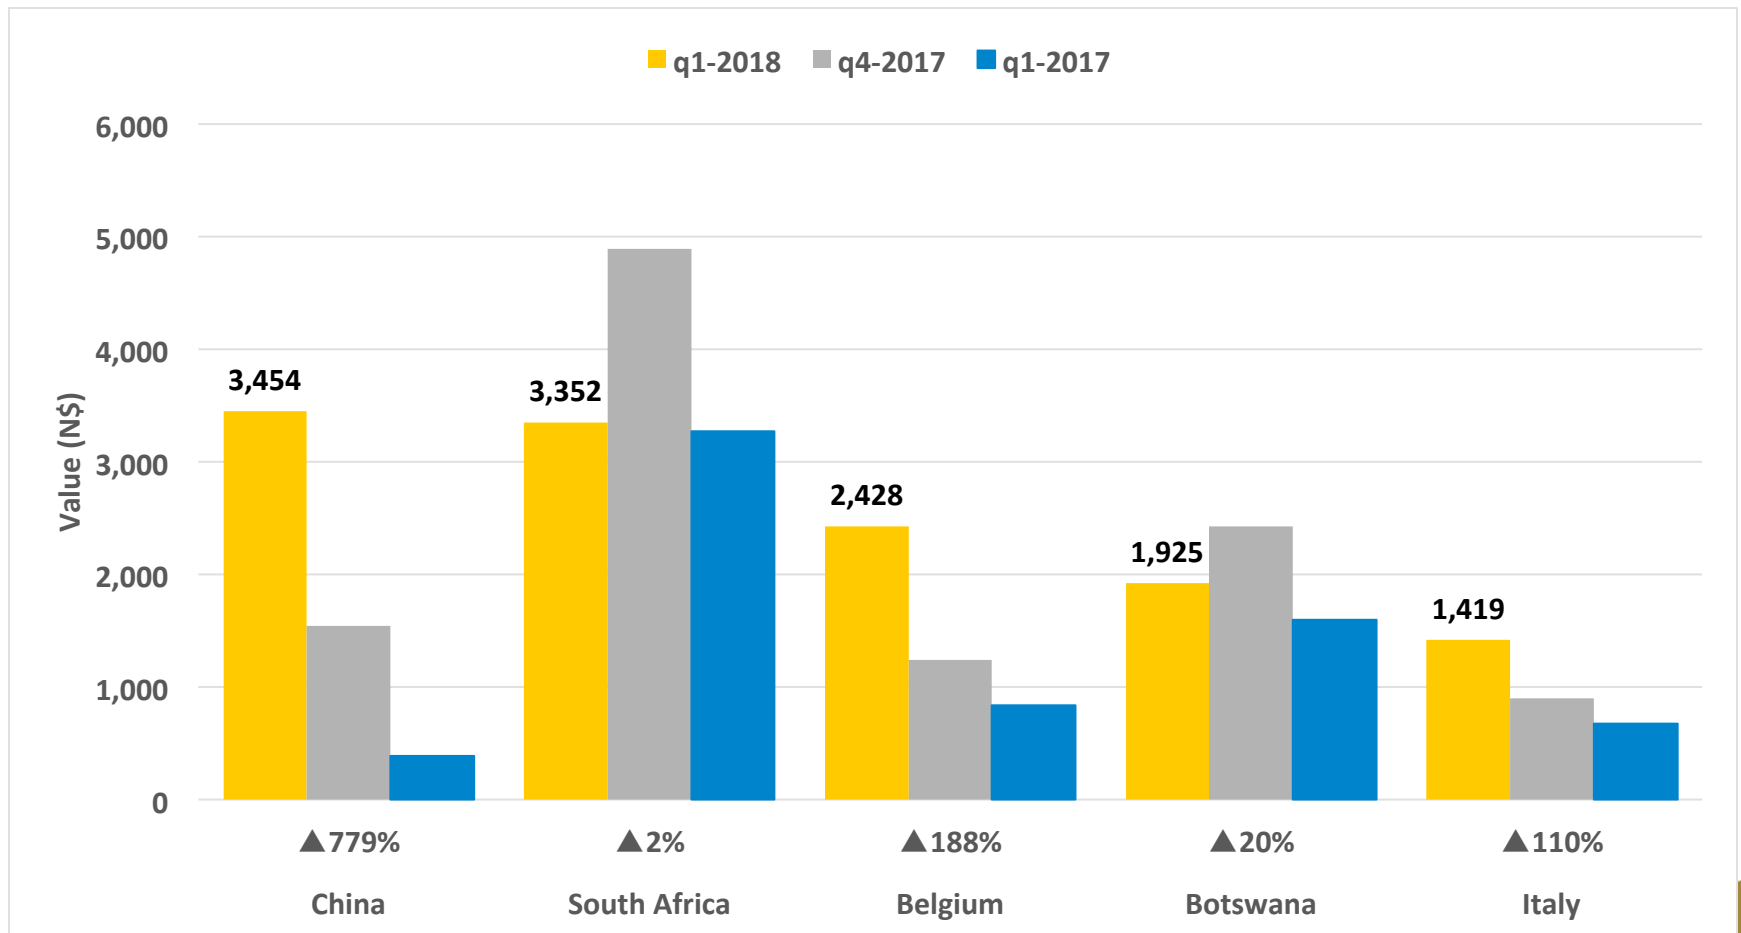

Trade bal: What really happened

EX:
N\$18,829
mill

IM:
N\$27,177
mill

Growth (IM & EX)

EX

IM

Exports by key partners

Exports by major commodities