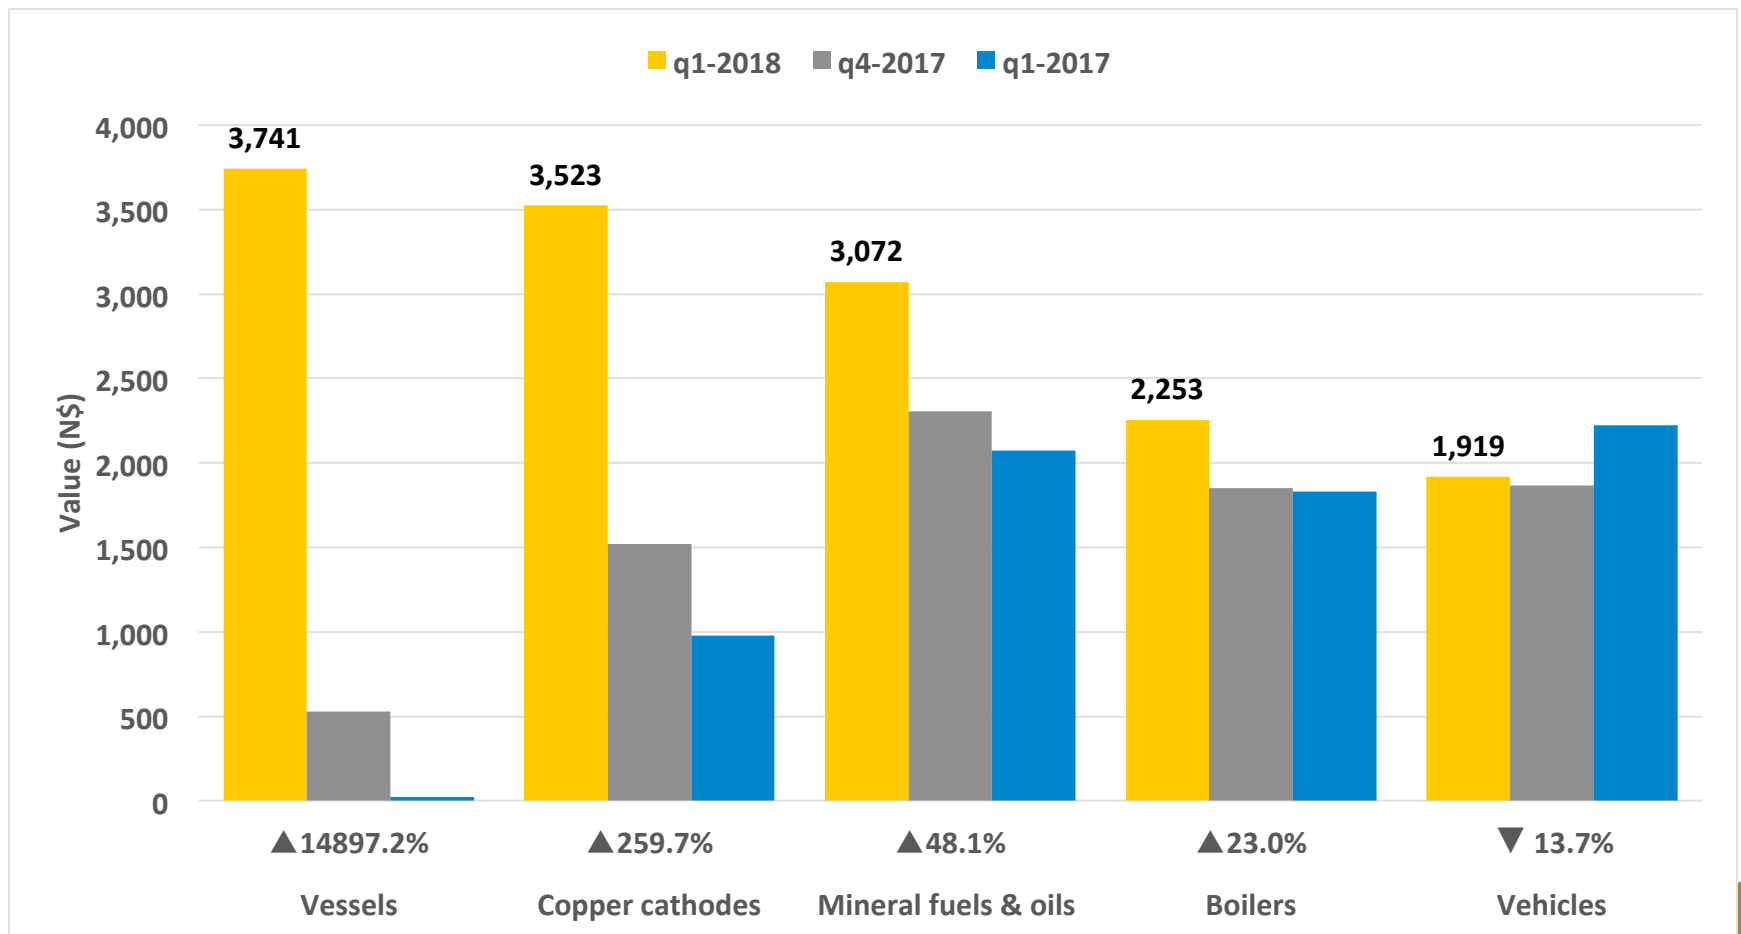

Imports by major commodities