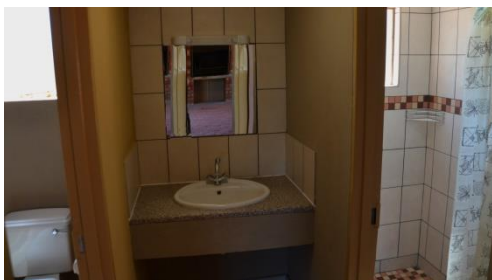

### General info:

- Large, west oriented site.
- Private ablution facility. Thatched roof Interlocking floor base.
- Deluxe Braai (BBQ). Sink and cooking space. Electricity & running water.
- Also possible for caravan & roof tents.
- Privately owned site. Limited availability. Contact us for details.